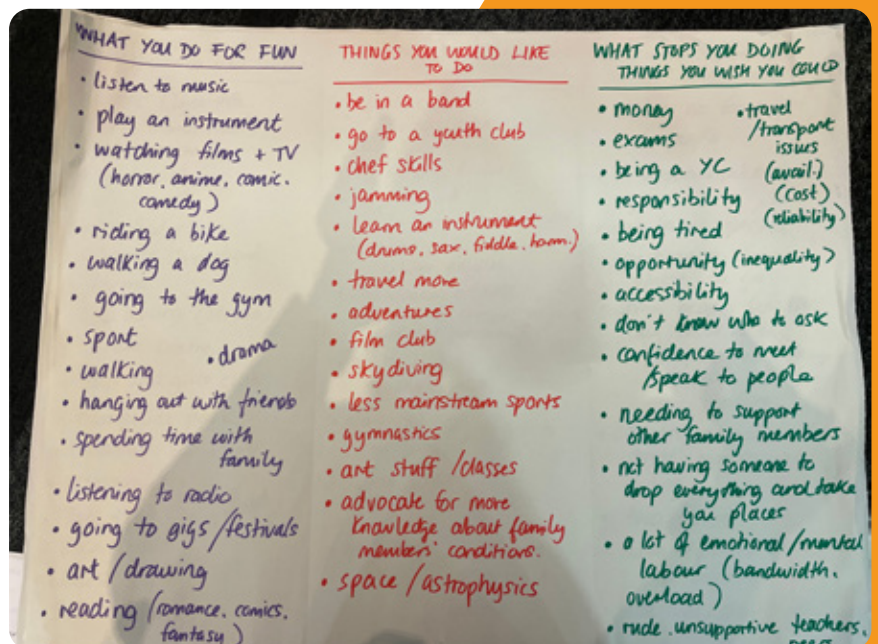

PEOPLE SAID

There is an emotional labour to being a carer."

"My community isn't inclusive or safe."